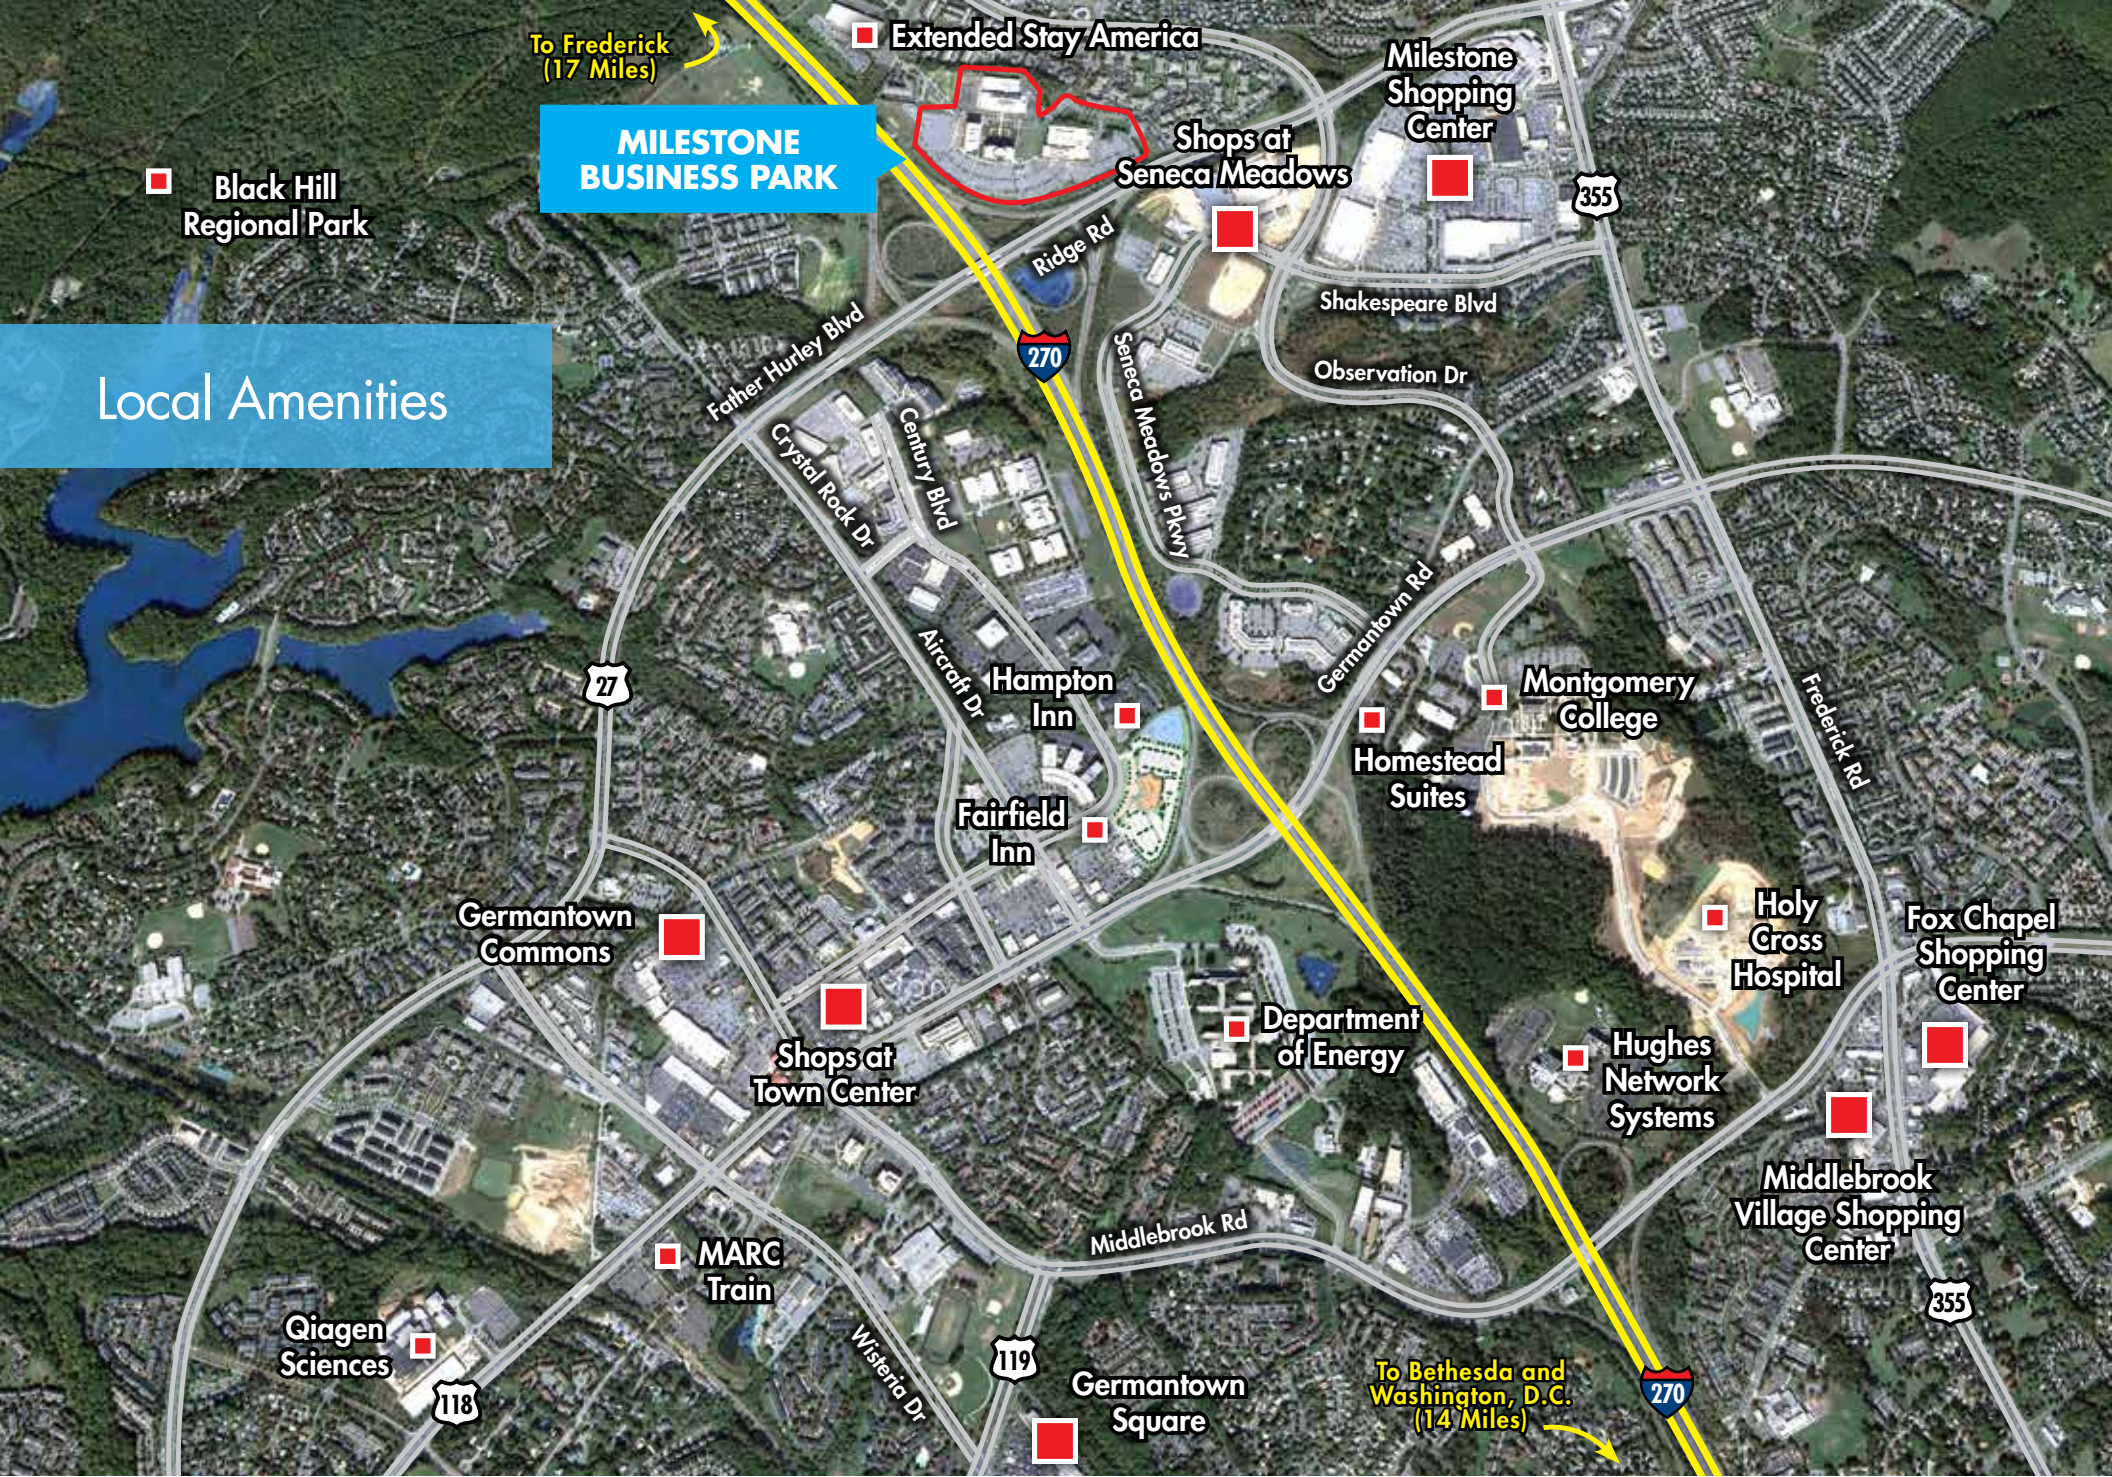

27

Father Hurley Blvd

17 MILES TO FREDERICK, MD

20 MILES TO WASHINGTON, D.C.

MILESTONE
BUSINESS PARK

Father Hurley Boulevard

Shops at
Seneca Meadows

Milestone
Shopping Center

Germantown Road

To Frederick
(17 Miles)

**MILESTONE
BUSINESS PARK**

Extended Stay America

Milestone
Shopping
Center

Shops at
Seneca Meadows

Black Hill
Regional Park

Local Amenities

Holy
Cross
Hospital

Fox Chapel
Shopping
Center

Shops at
Town Center

Department
of Energy

Hughes
Network
Systems

Qiagen
Sciences

MARC
Train

Middlebrook
Village Shopping
Center

Germantown
Square

To Bethesda and
Washington, D.C.
(14 Miles)

110

270

355